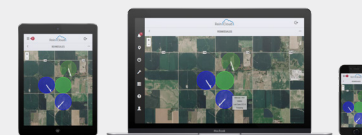

Ease of Mind

Receive notifications when there's a change in the systems status